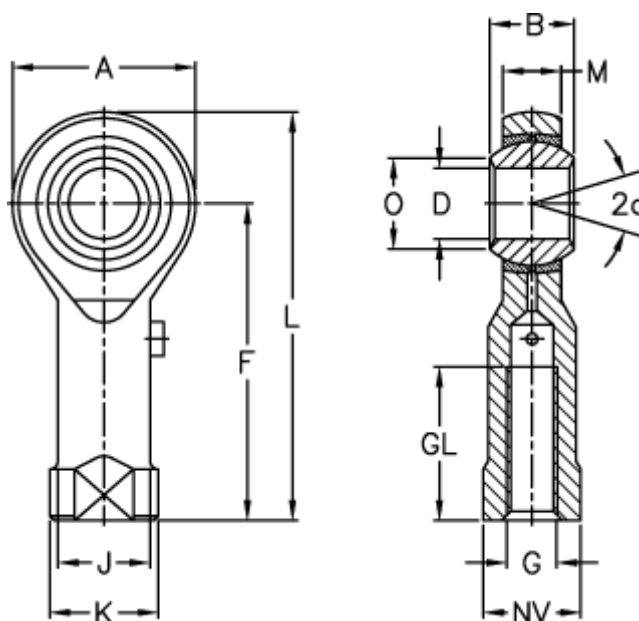

Article number: 03061012

Description: Fluro Rod End GI 12-SN
Special lubricating nipple

Measures

A	= 32	J	= 17.5	Weight (g) = 115
a (degrees)	= 13	K	= 22	
B	= 16	L	= 66	
D	= 12	M	= 12	
Dynamic load C (kN)	= 10	NV	= 19	
F	= 50	O	= 15.4	
G	= M12	Permissible rpm	= 450	
GL	= 22	Static load C0 (kN)	= 27	